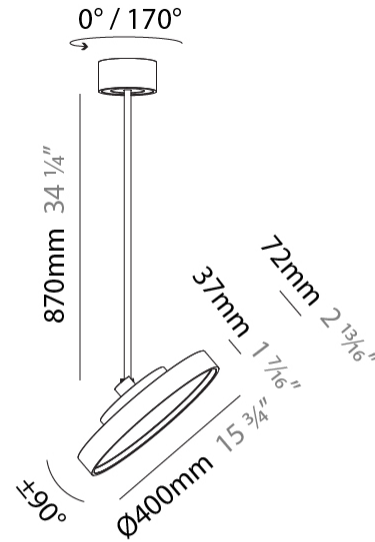

GENERAL

Series: Sign Diva Flex
Subseries: Sign Diva Flex Korona
Partner: Prolicht
Division: Architectural
Installation: Suspension
Product Type: Pendant
Mounting Location: Ceiling
Light Distribution: Adjustable

PHYSICAL

Shape: Round
Diameter (mm): 400
Diameter (in): 15 3/4
Height (mm): 870
Height (in): 34 1/4
Weight (kg): 3.5
Weight (lbs): 7.7
Diffuser: PMMA - Opal / Micro-Prism / Sparkling Secret / Vintage Industrial
Fixture Finish: SSR / BKV / CWI / CRY / HAB / UFT / ITA / RUA / FTG / MYG / LOD / PUS / FRO / FUP / KIA / POP / BLS / SPG / MEY / GOH / CHC / COM / ABZ / JAG / OBR / MOS / ROR
Fixture Material: PMMA / Extruded Aluminum / Steel

ELECTRICAL

Lamp Type: LED (Zhaga Standard)
Input Wattage (W): 19.8
Total Output Wattage (W): 18
Dimming: Tri-Mode (Non-Dimming and Phase Dimming (120Vac only) and 0-10V Dimming)
Driver Included: Yes
Driver Location: Integrated
Driver Type: Constant Current - Universal
Driver Class: Class 2
Input Voltage (V): 120 - 277
Constant Current (MA): 500

LED

Color Temperature (°K): 2700 / 3000 / 3500 / 4000
Max. Delivered Lumen (lm): 1807 / 1943 / 1951 / 1991
Nominal Lumen (lm): 2250 / 2420 / 2430 / 2480
CRI: >90 CRI
Lamp Life (hrs): 50000

OPTICAL

RATINGS AND CERTIFICATIONS

Certified By: Certified for North American Standards
IP rating: IP20

170° ± 90°